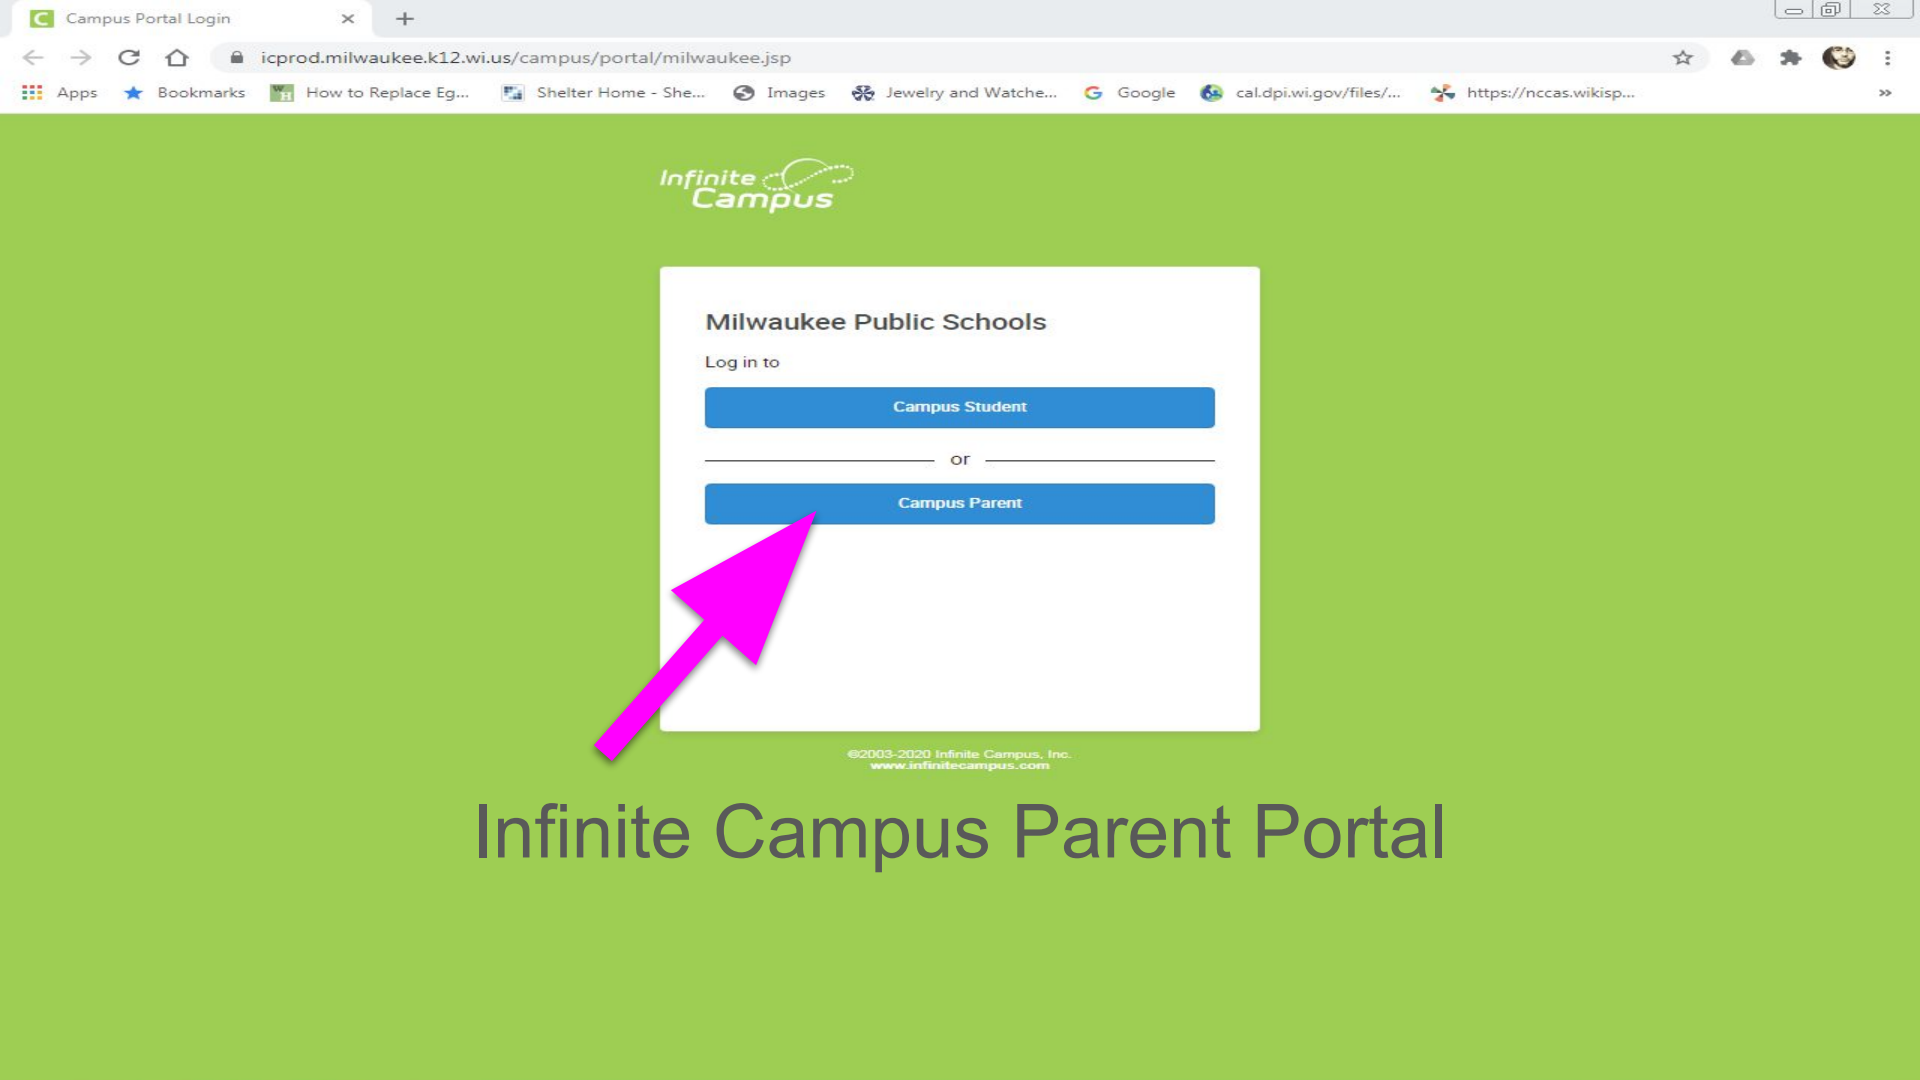

Milwaukee Public Schools

Log in to

Campus Student

or

Campus Parent